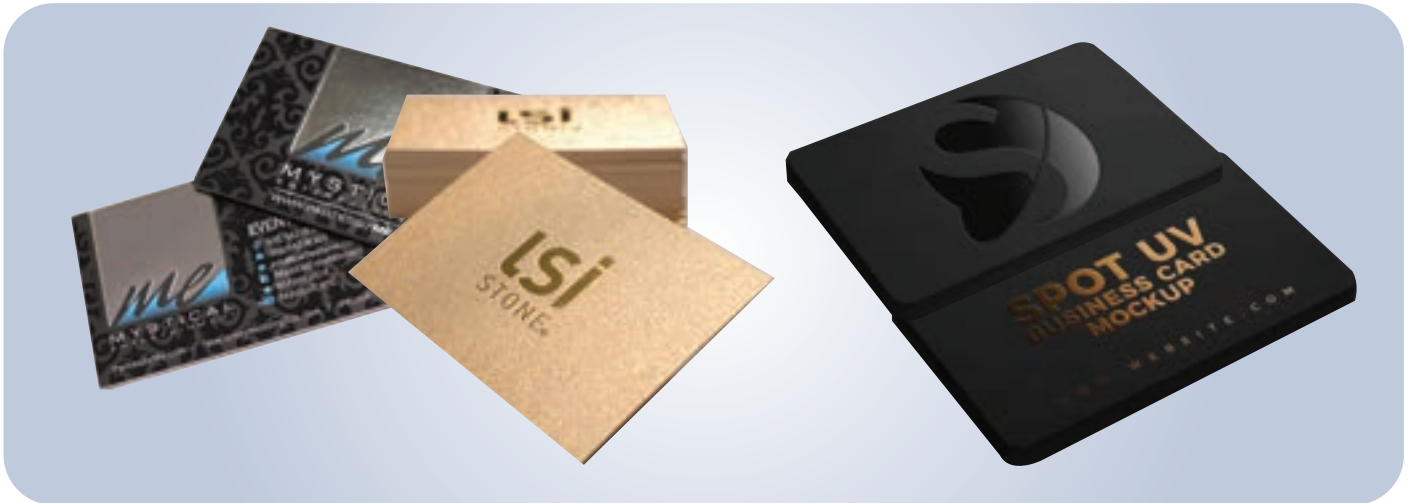

SYNTHETIC STICKER

BUSINESS CARD

	MATT LAM 260gsm Namecard	UV Spot		Hot Stamping		IVORY CARD
		1 SIDE	2 SIDE	1 SIDE	2 SIDE	
100 pcs	RM 35	X	X	X	X	X
200 pcs	RM 50	RM 70	RM 90	RM 90	RM 130	RM 55
500 pcs	RM 70	RM 120	RM 150	RM 150	RM 200	RM 85
1000 pcs	RM 100	RM 150	RM 180	RM 200	RM 300	RM 145